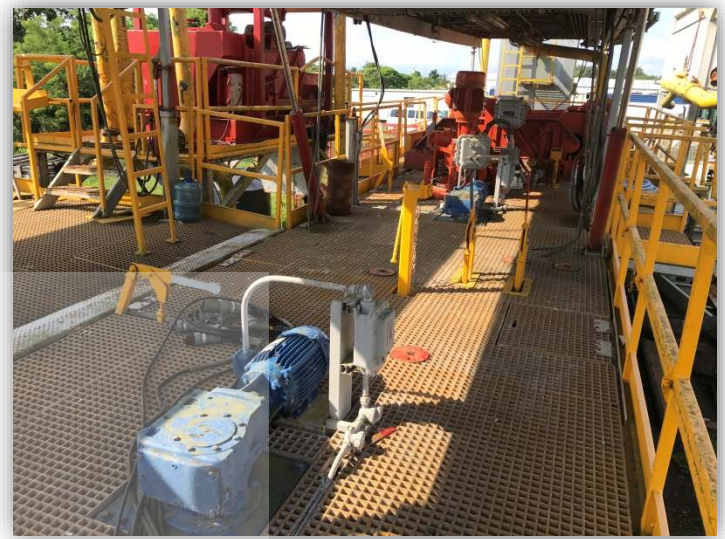

MUD TANK SECOND