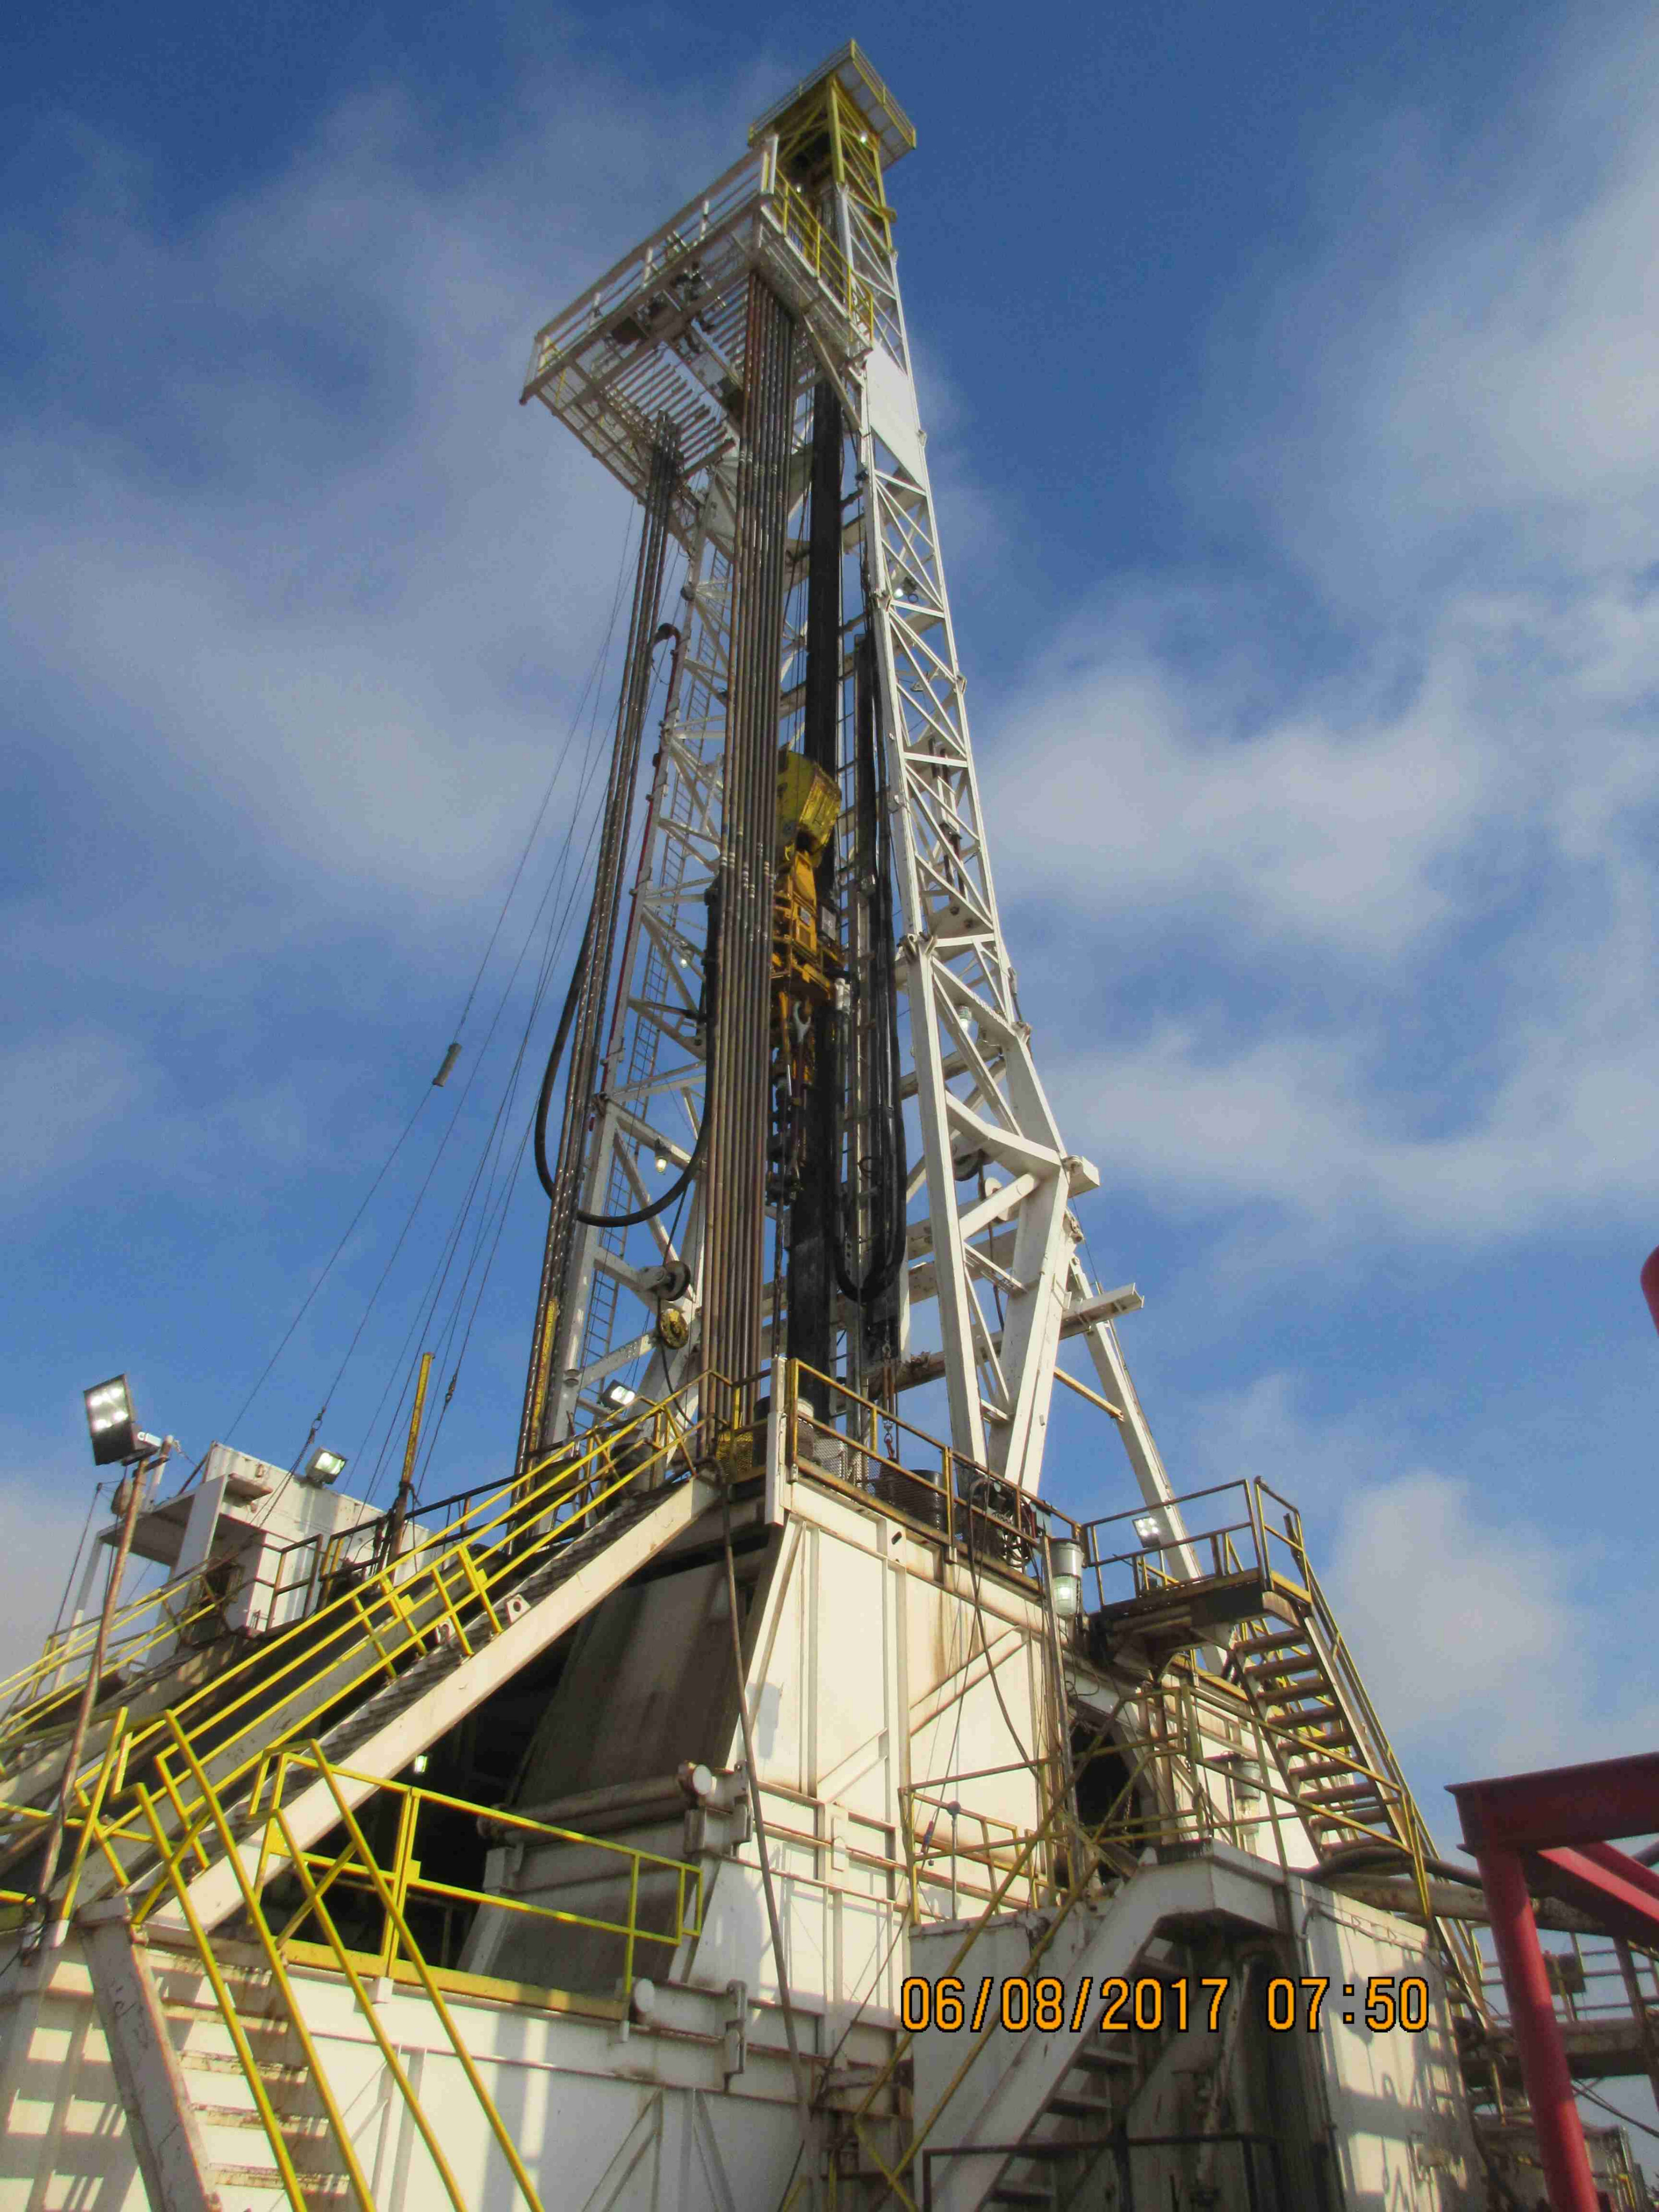

06/08/2017 07:48

06/08/2017 07:50

FLAMMABLE

06/08/2017 08:05

50DG

Sullivan  
Palatek

50DG

Palatek

Sullivan  
Palatek

**WARNING**  
THIS MACHINE  
MAY START  
AUTOMATICALLY

**PRELIMO**  
MADURA  
EMPEZA  
AUTOMATICAMENTE

Sullivan  
Palatek

06/08/2017 08:06

Sullivan-Palatek

Sullivan  
Palatek

TIER 4 FINAL