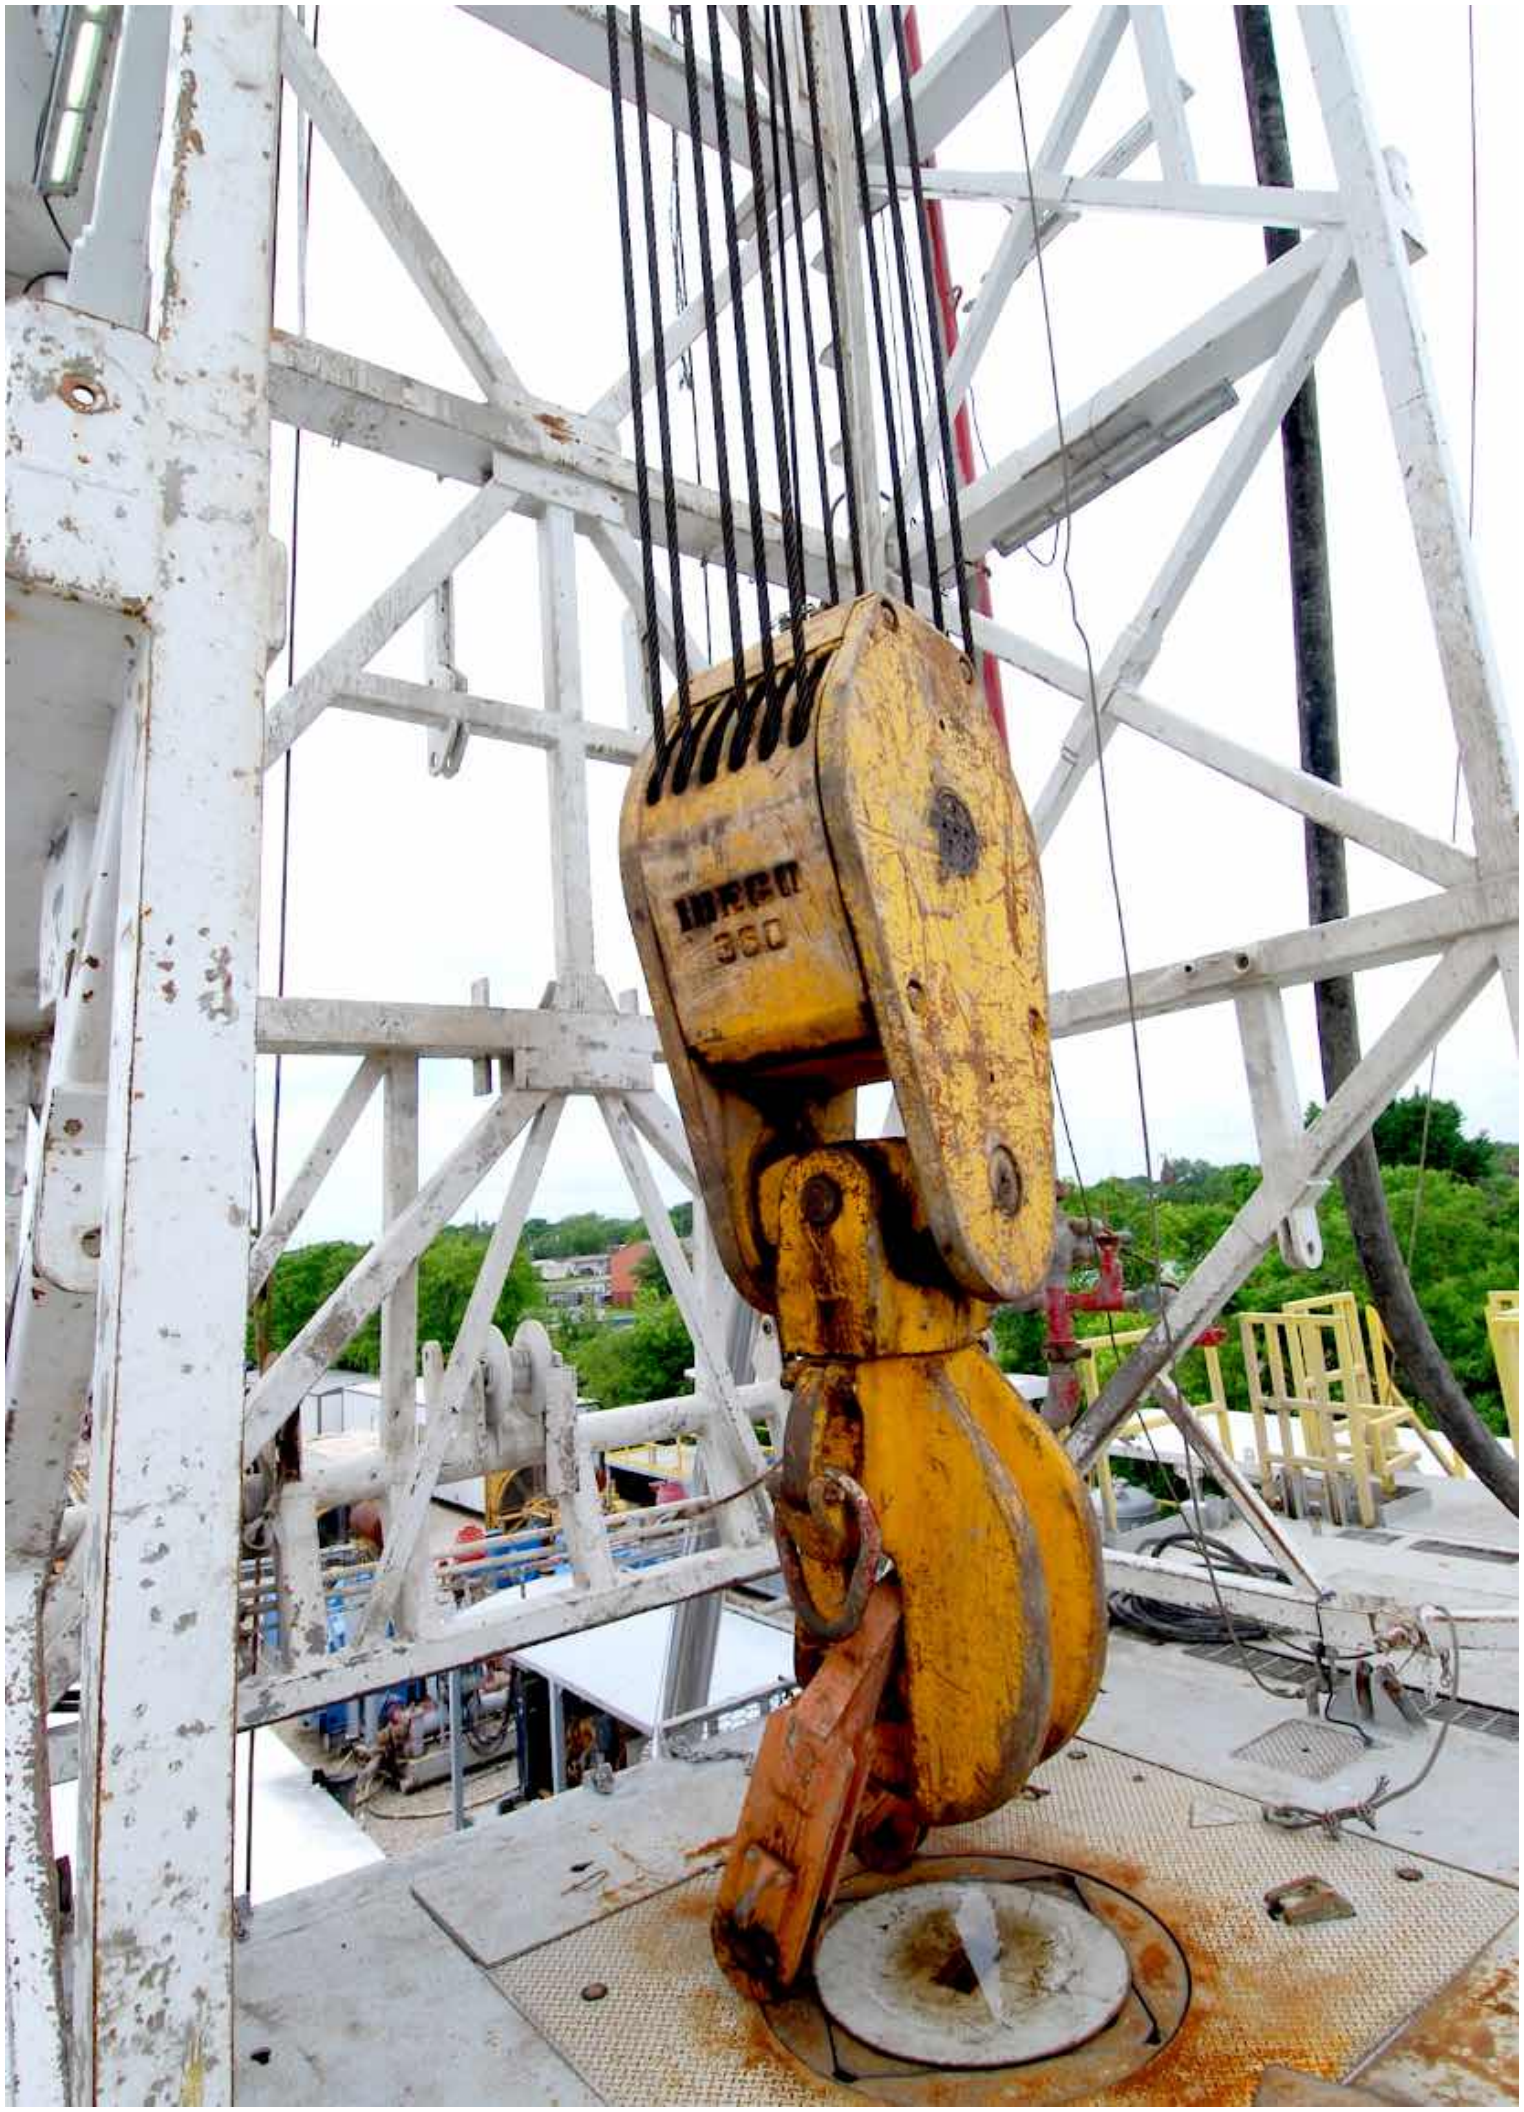

PetroRigs

The logo for PetroRigs, featuring the word "Petro" in a bold, black, sans-serif font and "Rigs" in a stylized, orange, cursive font, both set against a white background with a thin orange underline.

PetroRigs

PetroRigs

DANGER
HIGH
VOLTAGE

DANGER
HIGH
VOLTAGE

1993

tegra

PetroRigs

PetroRigs