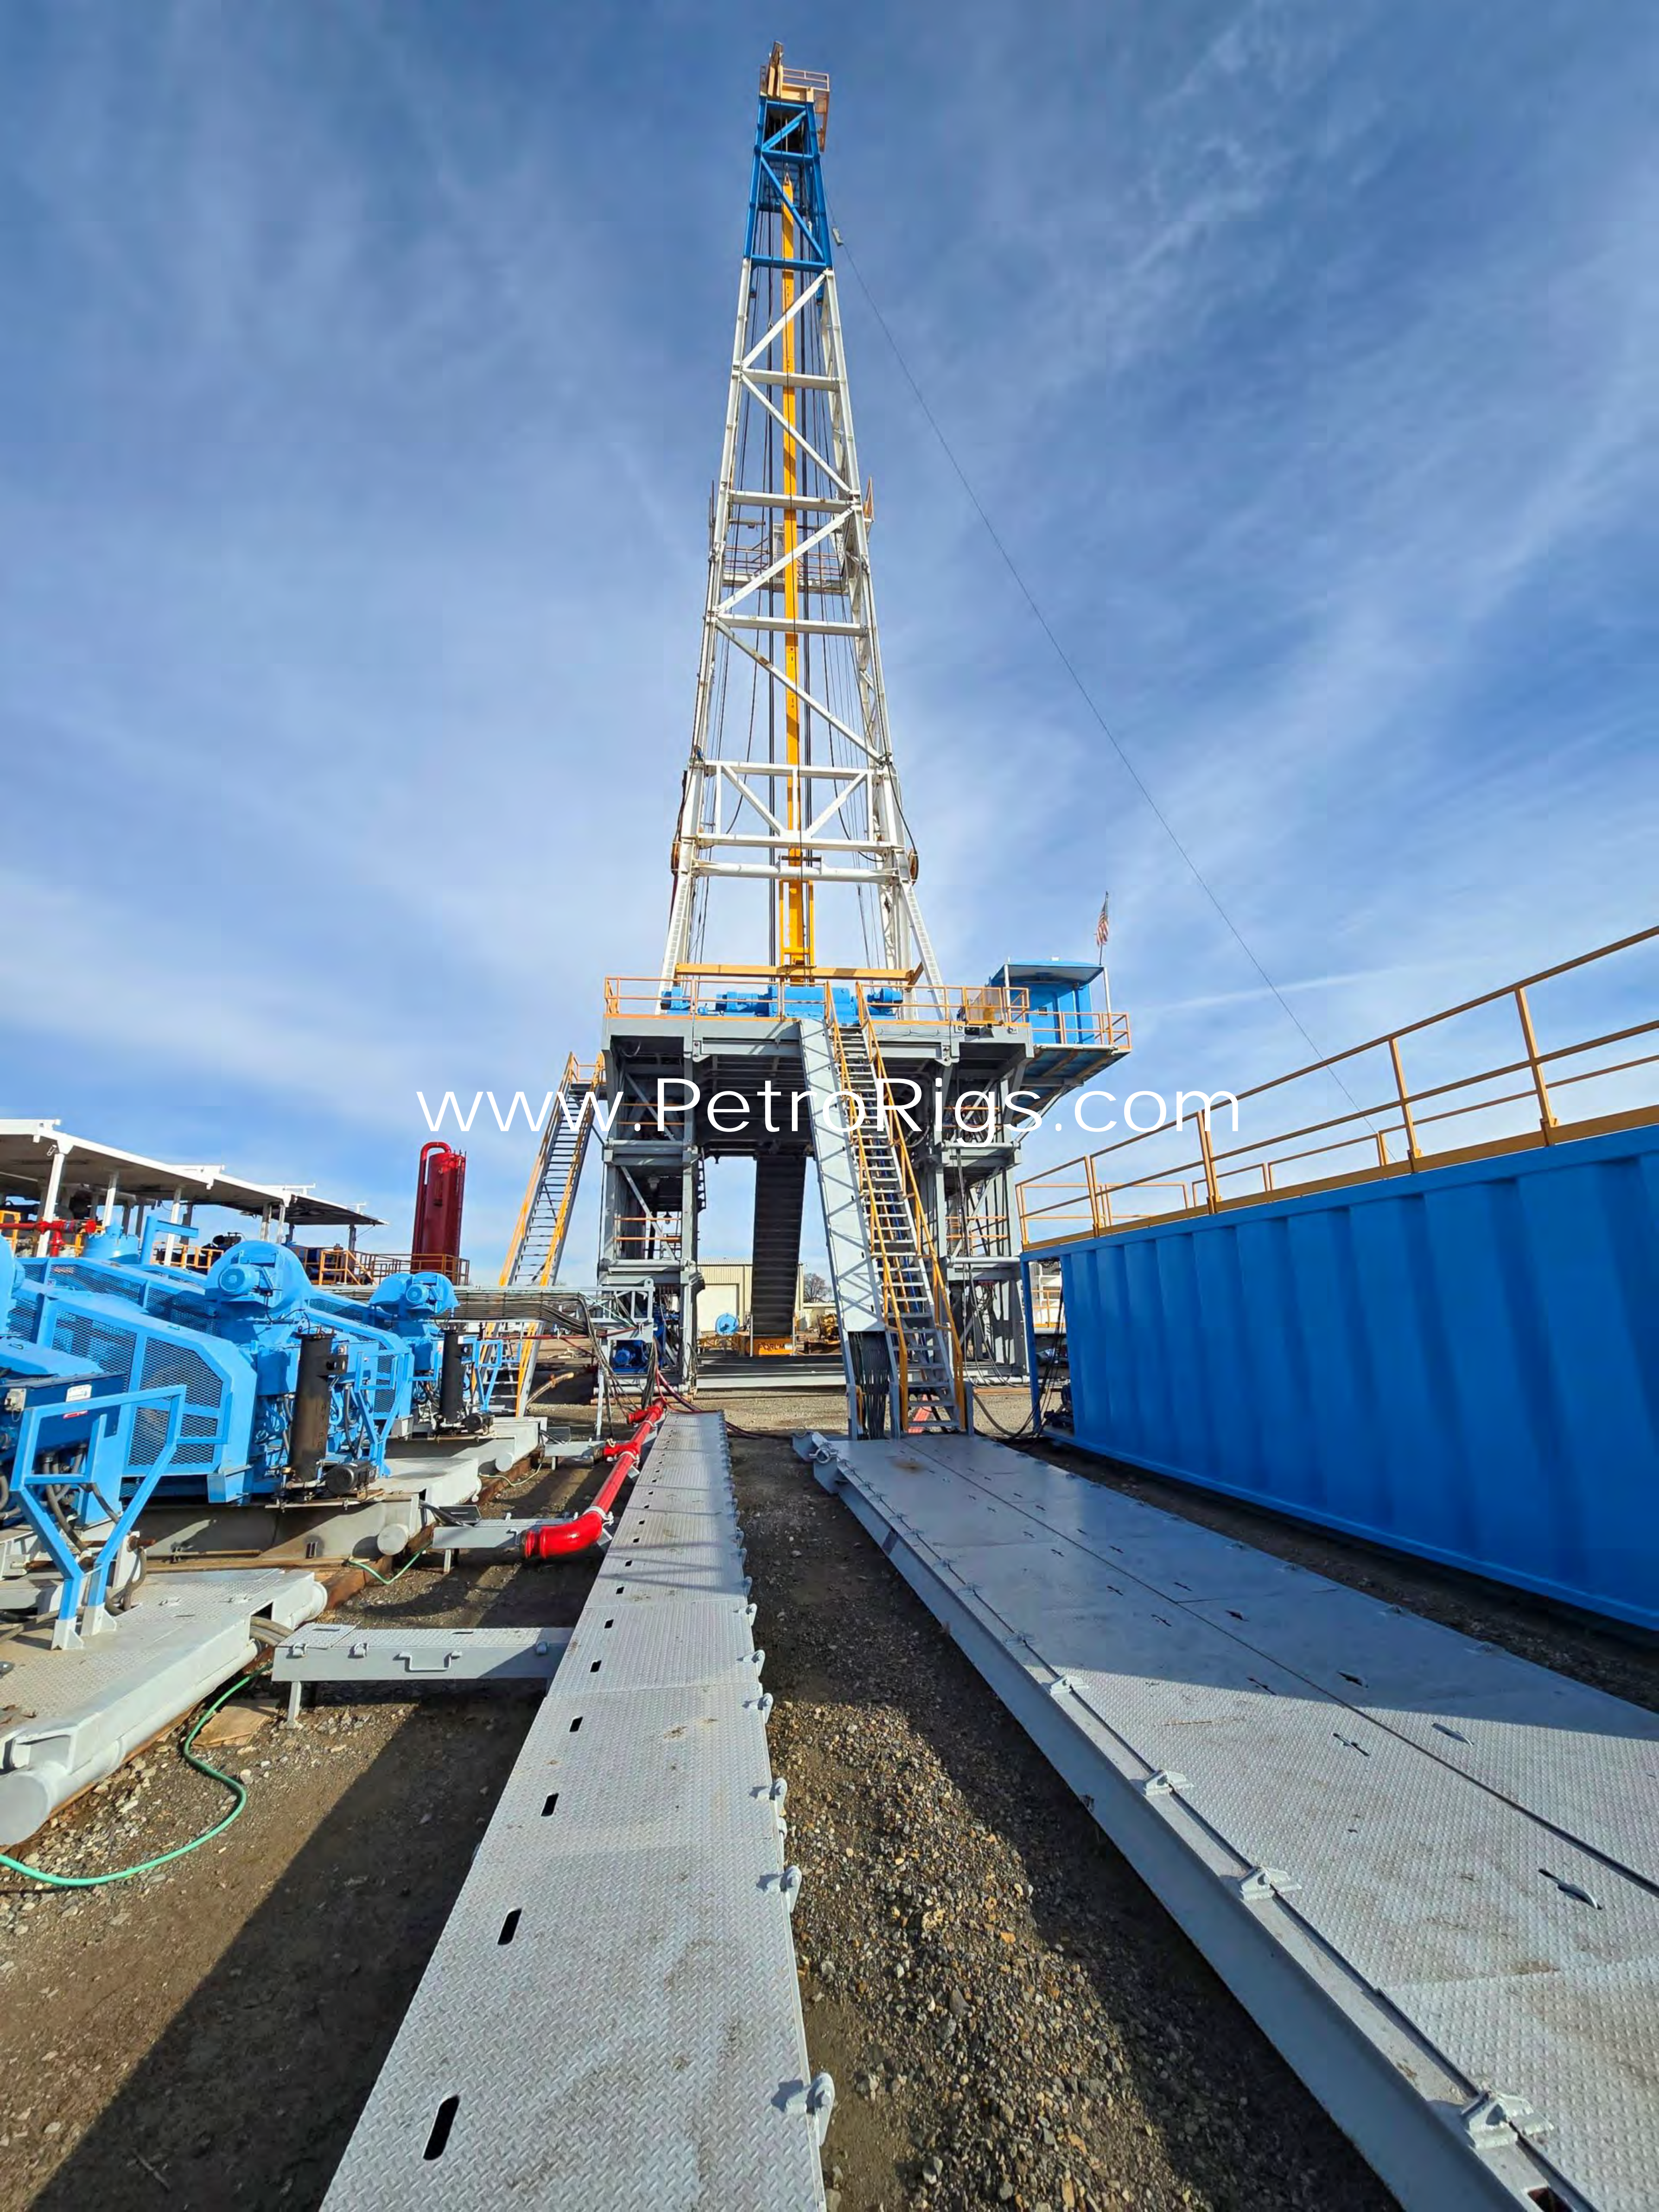

www.PetroRigs.com